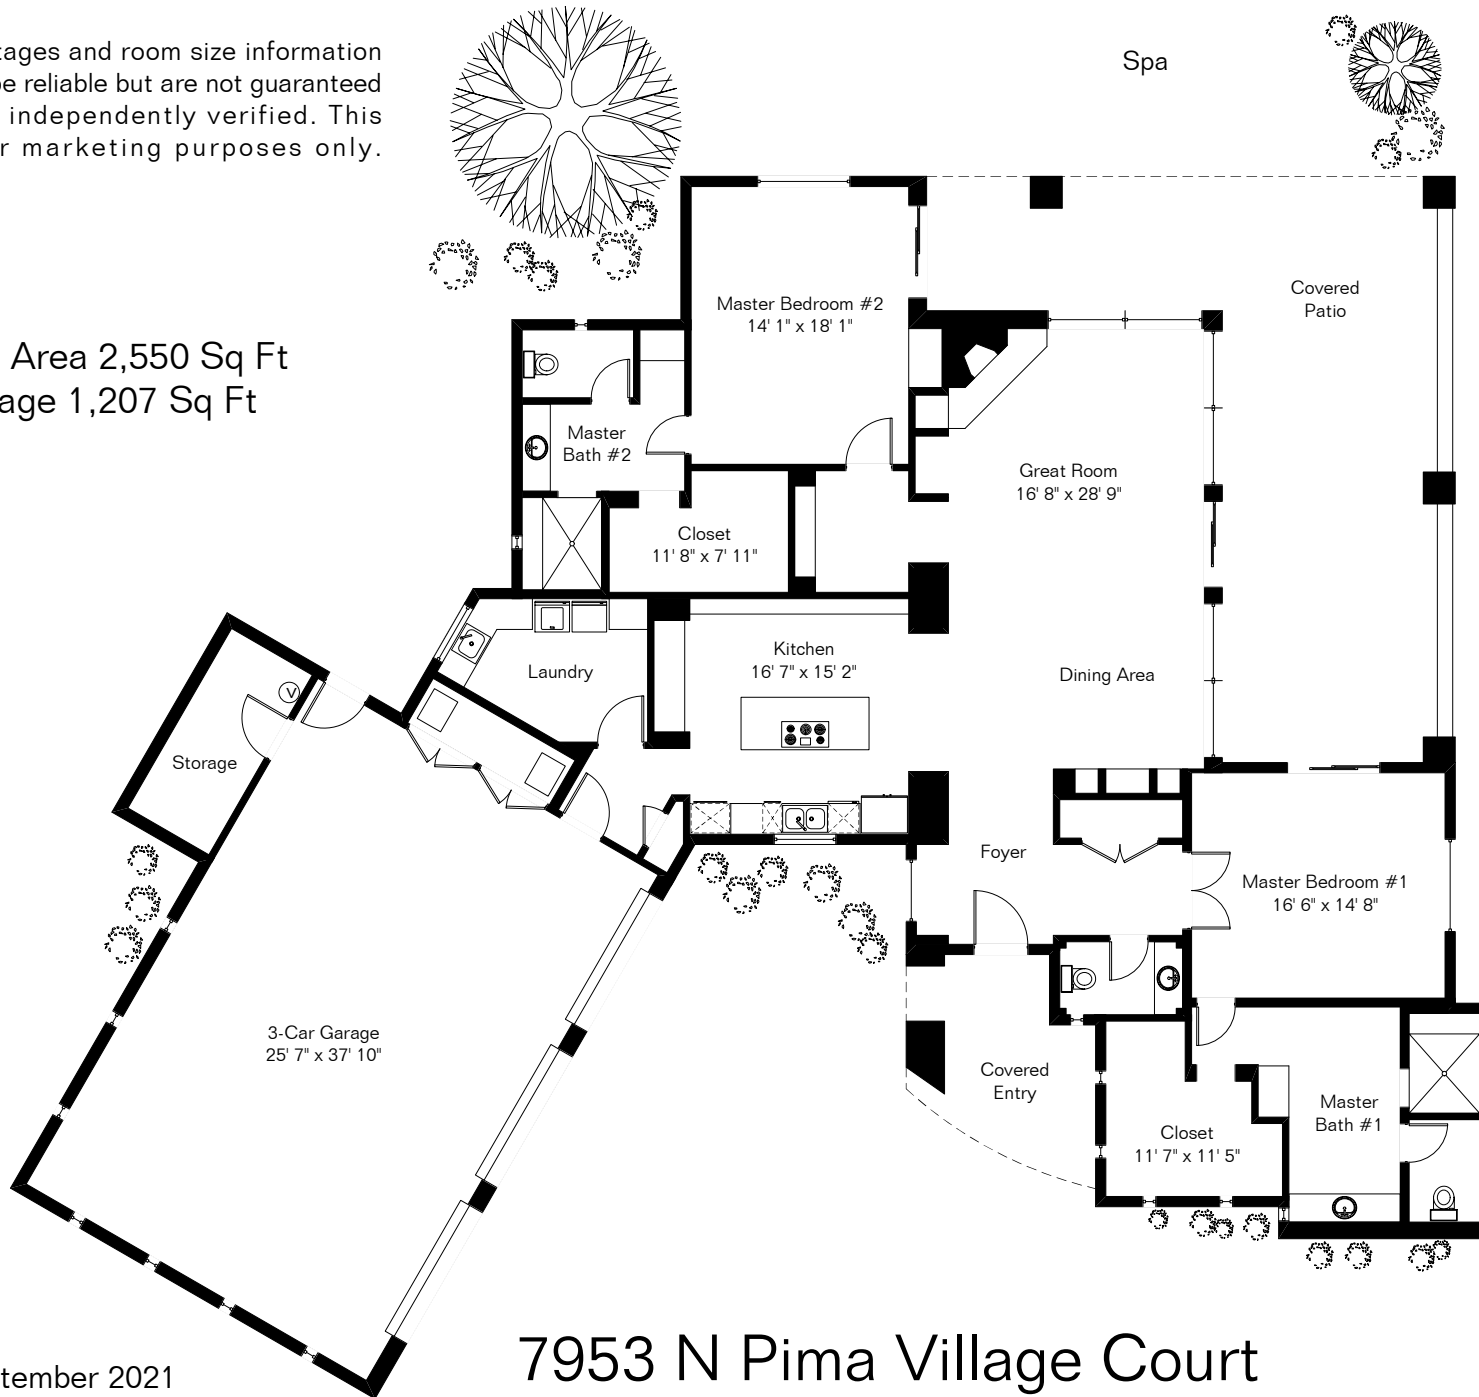

The square footages and room size information are deemed to be reliable but are not guaranteed and should be independently verified. This drawing is for marketing purposes only.

Living Area 2,550 Sq Ft
Garage 1,207 Sq Ft

7953 N Pima Village Court

Site Visit September 2021

Copyright 2021 Floor Plans First! LLC
All Rights Reserved.

Floor Plans First! LLC
See the Floor Plan First™

FloorPlansFirst.com™
(520) 881-1500